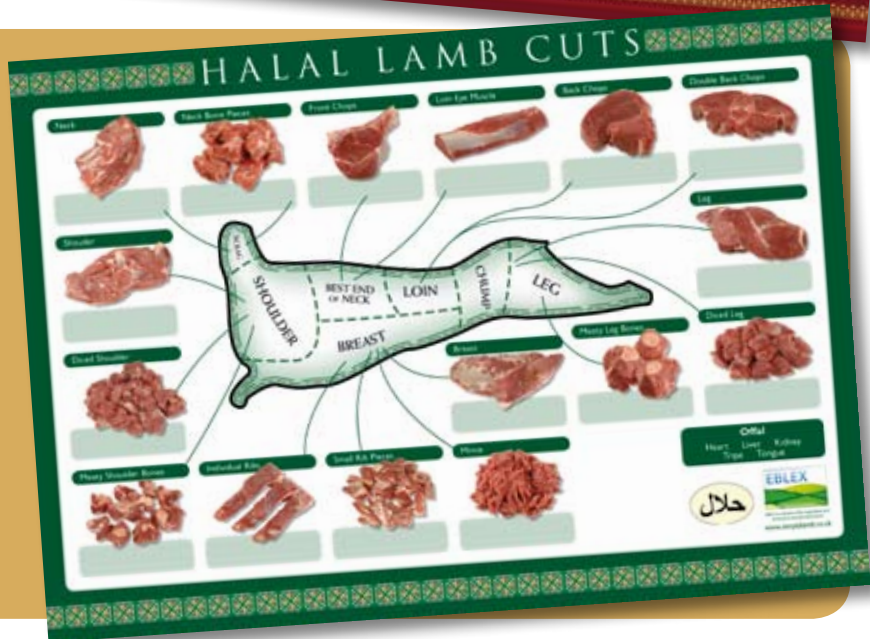

NEW BIGGER HALAL LAMB POSTER AND NOW NEW BEEF POSTER TOO

- Impactful A1 size, 594mm x 841mm
- Easy to write on
- Each cut is named and there's space for you to add your own words next to each
- Free to businesses based in England*

- Butchers shop
- Supermarket with butchery counter
- Processor
- Wholesaler

Of your beef and lamb sales, what proportion is Halal?

Lamb tick 1 box only

- All is Halal
- About 75%
- About 50%
- About 25%
- Just a little
- None