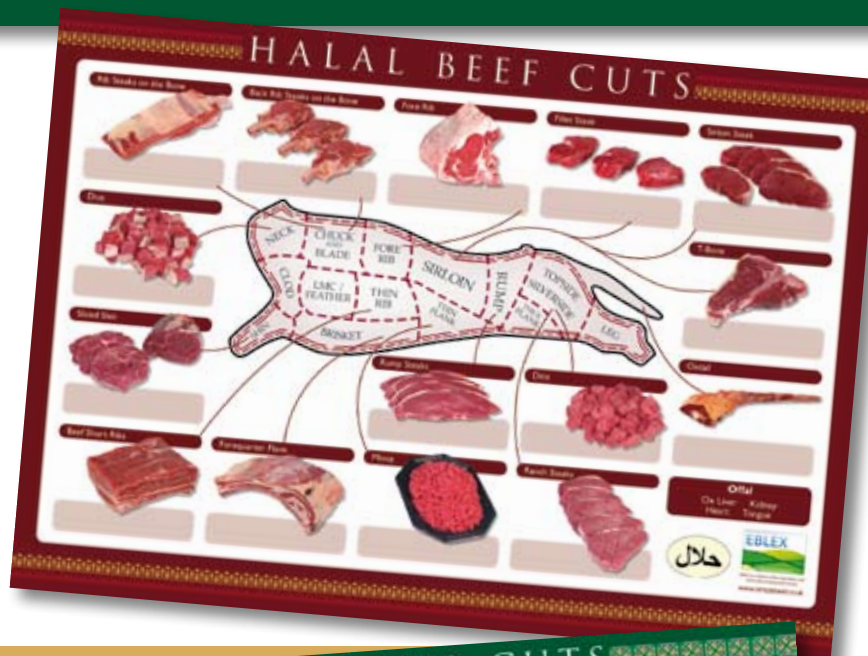

NEW BIGGER HALAL LAMB POSTER AND NOW NEW BEEF POSTER TOO

- Impactful A1 size, 594mm x 841mm
- Easy to write on
- Each cut is named and there's space for you to add your own words next to each
- Free to businesses based in England*

- Butchers shop
- Supermarket with butchery counter
- Processor
- Wholesaler

Of your beef and lamb sales, what proportion is Halal?

Lamb tick 1 box only

- All is Halal
- About 75%
- About 50%
- About 25%
- Just a little
- None